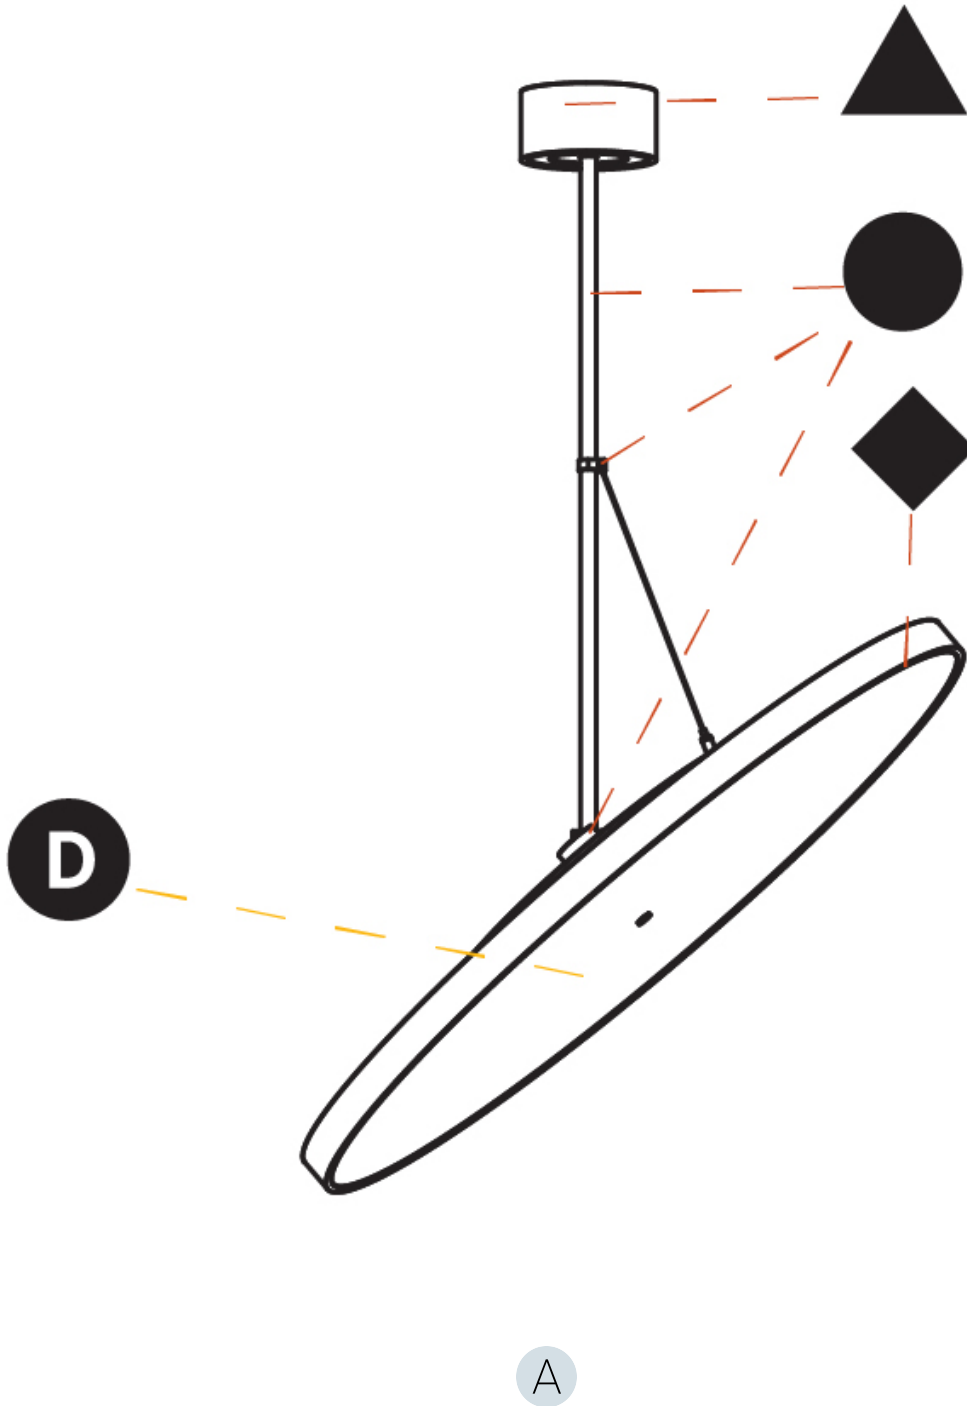

Adjustability: Rotational 170°; Tilt 90°
--

RATINGS AND CERTIFICATIONS

Certified By: Certified for North American Standards
IP rating: IP20

A

SIGN DIVA FLEX SUSPENSION

A30858-

PROJECT	_____
TYPE	_____
SPECIFIER	_____
QUANTITY	_____
DATE	_____