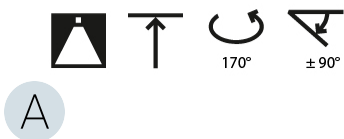

GENERAL

Series: Sign Diva Flex
Subseries: Sign Diva Flex Korona
Partner: Prolicht
Division: Architectural
Installation: Suspension
Product Type: Pendant
Mounting Location: Ceiling
Light Distribution: Adjustable

PHYSICAL

Shape: Round
Diameter (mm): 850
Diameter (in): 33 7/16
Height (mm): 1620
Height (in): 63 3/4
Weight (kg): 2.007
Weight (lbs): 4.42
Diffuser: PMMA - Opal / Micro-Prism / Sparkling Secret / Vintage Industrial
Fixture Finish: SSR / BKV / CWI / CRY / HAB / UFT / ITA / RUA / FTG / MYG / LOD / PUS / FRO / FUP / KIA / POP / BLS / SPG / MEY / GOH / CHC / COM / ABZ / JAG / OBR / MOS / ROR
Fixture Material: PMMA / Extruded Aluminum / Steel

ELECTRICAL

Lamp Type: LED (Zhaga Standard)
Input Wattage (W): 88
Total Output Wattage (W): 76.8
Dimming: Tri-Mode (Non-Dimming and Phase Dimming (120Vac only) and 0-10V Dimming)
Driver Included: Yes
Driver Location: Integrated
Driver Type: Constant Current - Universal
Driver Class: Class 2
Input Voltage (V): 120 - 277
Constant Current (MA): 600

LED

Color Temperature (°K): 2700 / 3000 / 3500 / 4000
Max. Delivered Lumen (lm): 9094 / 9806 / 11385 / 13736
Nominal Lumen (lm): 10753 / 11596 / 13461 / 13736
CRI: >90 CRI
Lamp Life (hrs): 50000

OPTICAL

Adjustability: Rotational 170°; Tilt 90°

RATINGS AND CERTIFICATIONS

Certified By: Certified for North American Standards
IP rating: IP20