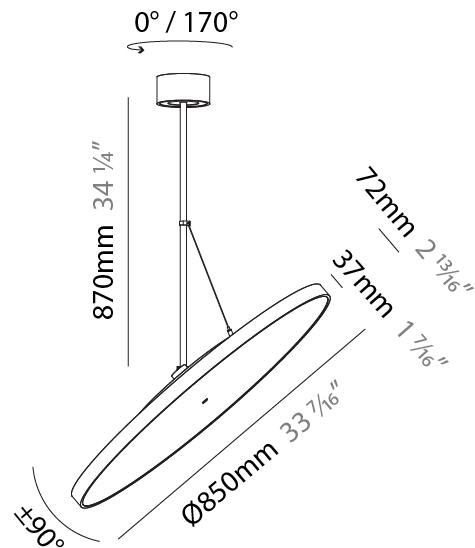

GENERAL

Series: Sign Diva Flex
Subseries: Sign Diva Flex
Partner: Prolicht
Division: Architectural
Installation: Suspension
Product Type: Pendant
Mounting Location: Ceiling
Light Distribution: Adjustable

PHYSICAL

Diameter (mm): 1100
Diameter (in): 43 ⁷/₁₆
Height (mm): 870
Height (in): 34 ¹/₄
Weight (kg): 9
Weight (lbs): 11.2
Diffuser: PMMA - Opal / Micro-Prism / Sparkling Secret / Vintage Industrial
Fixture Finish: SSR / BKV / CWI / CRY / HAB / UFT / ITA / RUA / FTG / MYG / LOD / PUS / FRO / FUP / KIA / POP / BLS / SPG / MEY / GOH / CHC / COM / ABZ / JAG / OBR / MOS / ROR
Fixture Material: PMMA / Extruded Aluminum / Steel

ELECTRICAL

Lamp Type: LED (Zhaga Standard)
Input Wattage (W): 169.4
Total Output Wattage (W): 135
Dimming: Tri-Mode (Non-Dimming and Phase Dimming (120Vac only) and 0-10V Dimming)
Driver Included: Yes
Driver Location: Integrated
Driver Type: Constant Current - Universal
Driver Class: Class 2
Input Voltage (V): 120 - 277
Constant Current (MA): 600

LED

Color Temperature (°K): 2700 / 3000 / 3500 / 4000
Max. Delivered Lumen (lm): 16002 / 17172 / 19937 / 20344
Nominal Lumen (lm): 18992 / 20305 / 23575 / 24056
CRI: >90 CRI
Lamp Life (hrs): 50000

OPTICAL

Adjustability: Rotational 170°; Tilt 90°

RATINGS AND CERTIFICATIONS

Certified By: Certified for North American Standards
IP rating: IP20