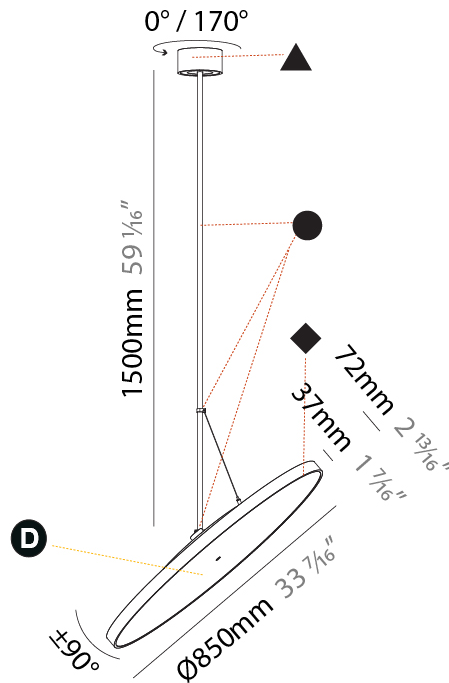

GENERAL

Series: Sign Diva Flex
Subseries: Sign Diva Flex
Partner: Prolicht
Division: Architectural
Installation: Suspension
Product Type: Pendant
Mounting Location: Ceiling
Light Distribution: Adjustable

PHYSICAL

Shape: Round
Diameter (mm): 850
Diameter (in): 33 7/16"
Height (mm): 1620
Height (in): 63 3/4"
Weight (kg): 2.007
Weight (lbs): 4.42
Diffuser: PMMA - Opal / Micro-Prism / Sparkling Secret / Vintage Industrial
Fixture Finish: SSR / BKV / CWI / CRY / HAB / UFT / ITA / RUA / FTG / MYG / LOD / PUS / FRO / FUP / KIA / POP / BLS / SPG / MEY / GOH / CHC / COM / ABZ / JAG / OBR / MOS / ROR
Fixture Material: PMMA / Extruded Aluminum / Steel

ELECTRICAL

Lamp Type: LED (Zhaga Standard)
Input Wattage (W): 96.8
Total Output Wattage (W): 76.8
Dimming: Tri-Mode (Non-Dimming and Phase Dimming (120Vac only) and 0-10V Dimming)
Driver Included: Yes
Driver Location: Integrated
Driver Type: Constant Current - Universal
Driver Class: Class 2
Input Voltage (V): 120 - 277
Constant Current (MA): 600

LED

Color Temperature (°K): 2700 / 3000 / 3500 / 4000
Max. Delivered Lumen (lm): 9094 / 9806 / 11375 / 11617
Nominal Lumen (lm): 10753 / 11596 / 13461 / 13736
CRI: >90 CRI
Lamp Life (hrs): 50000

OPTICAL

Adjustability: Rotational 170°; Tilt 90°

RATINGS AND CERTIFICATIONS

Certified By: Certified for North American Standards
IP rating: IP20

A