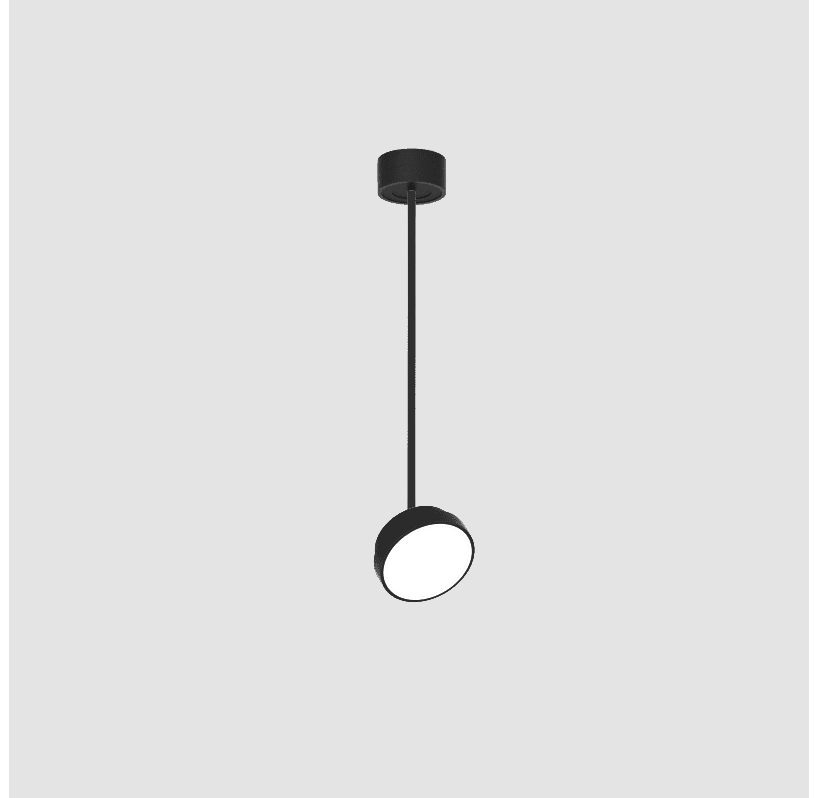

GENERAL

Series: Sign Diva Flex
Subseries: Sign Diva Flex
Partner: Prolicht
Division: Architectural
Installation: Suspension
Product Type: Pendant
Mounting Location: Ceiling
Light Distribution: Adjustable

PHYSICAL

Shape: Round
Diameter (mm): 200
Diameter (in): 7 7/8
Height (mm): 870
Depth (mm): 86
Height (in): 34 1/4
Depth (in): 3 3/8
Weight (kg): 2.007
Weight (lbs): 4.42
Diffuser: PMMA - Opal / Micro-Prism / Sparkling Secret / Vintage Industrial
Fixture Finish: SSR / BKV / CWI / CRY / HAB / UFT / ITA / RUA / FTG / MYG / LOD / PUS / FRO / FUP / KIA / POP / BLS / SPG / MEY / GOH / CHC / COM / ABZ / JAG / OBR / MOS / ROR
Fixture Material: PMMA / Extruded Aluminum / Steel

ELECTRICAL

Lamp Type: LED (Zhaga Standard)
Input Wattage (W): 12.1
Total Output Wattage (W): 11
Dimming: Tri-Mode (Non-Dimming and Phase Dimming (120Vac only) and 0-10V Dimming)
Driver Included: Yes
Driver Location: Integrated
Driver Type: Constant Current - Universal
Driver Class: Class 2
Input Voltage (V): 120 - 277
Constant Current (MA): 350

LED

Color Temperature (*K): 2700 / 3000 / 3500 / 4000
Max. Delivered Lumen (lm): 836 / 895 / 902 / 921
Nominal Lumen (lm): 1280 / 1370 / 1382 / 1410
CRI: >90 CRI
Lamp Life (hrs): 50000

OPTICAL

Adjustability: Rotational 170°; Tilt 90°

RATINGS AND CERTIFICATIONS

Certified By: Certified for North American Standards
IP rating: IP20